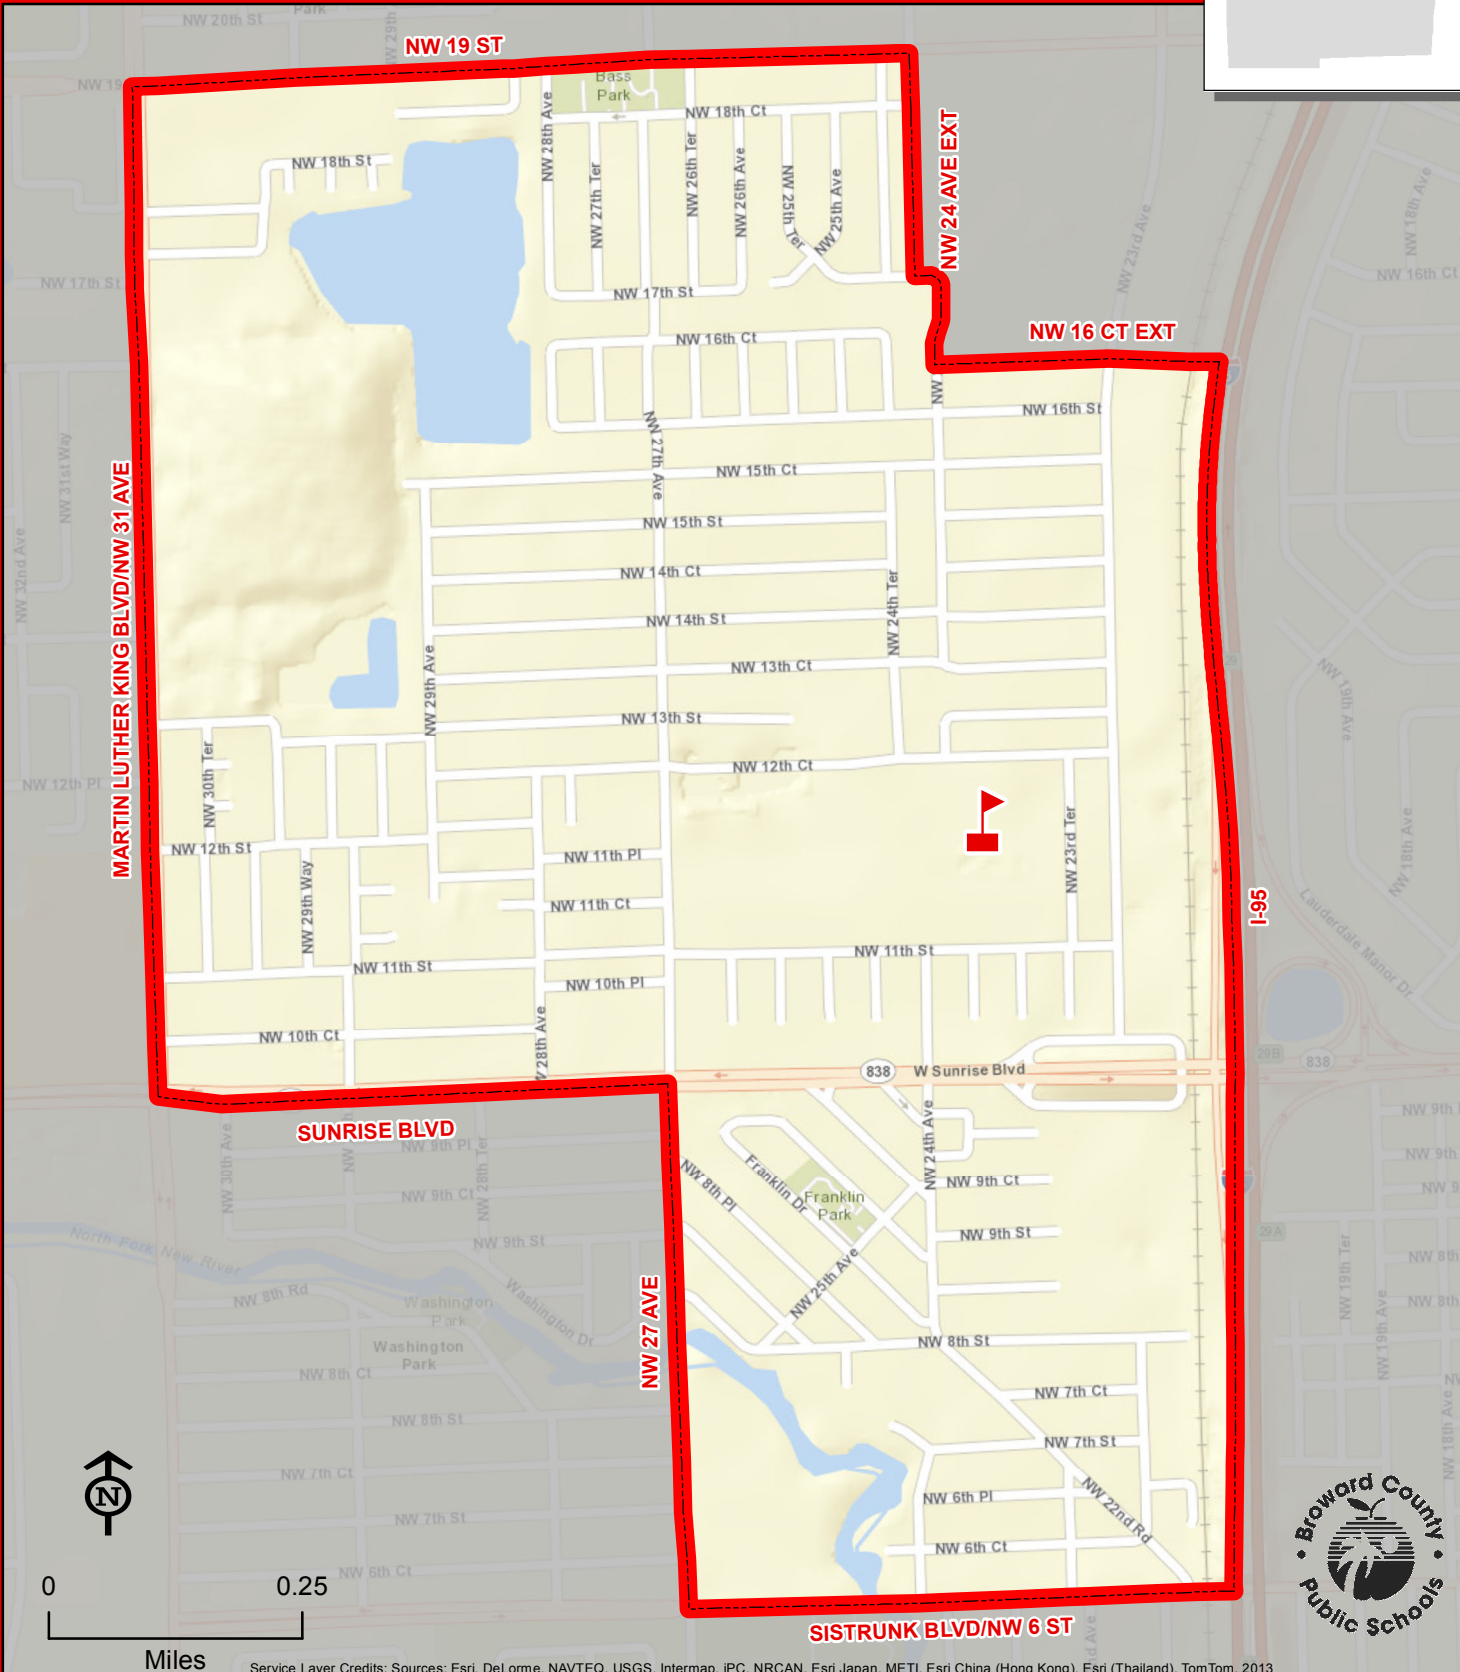

DILLARD ELEMENTARY SCHOOL

2330 NW 12 COURT
FORT LAUDERDALE, FLORIDA 33311
754-322-6200

MARTIN LUTHER KING BLVD/NW 31 AVE

NW 24 AVE EXT

NW 16 CT EXT

I-95

DILLARD

SUNRISE BLVD

NW 27 AVE

SISTRUNK BLVD/NW 6 ST

Service Layer Credits: Sources: Esri, DeLorme, NAVTEQ, USGS, Intermap, iPC, NRCAN, Esri Japan, METI, Esri China (Hong Kong), Esri (Thailand), TomTom, 2013

THIS MAP IS FOR CONCEPTUAL PURPOSES ONLY AND SHOULD NOT BE USED FOR LEGAL BOUNDARY DETERMINATIONS